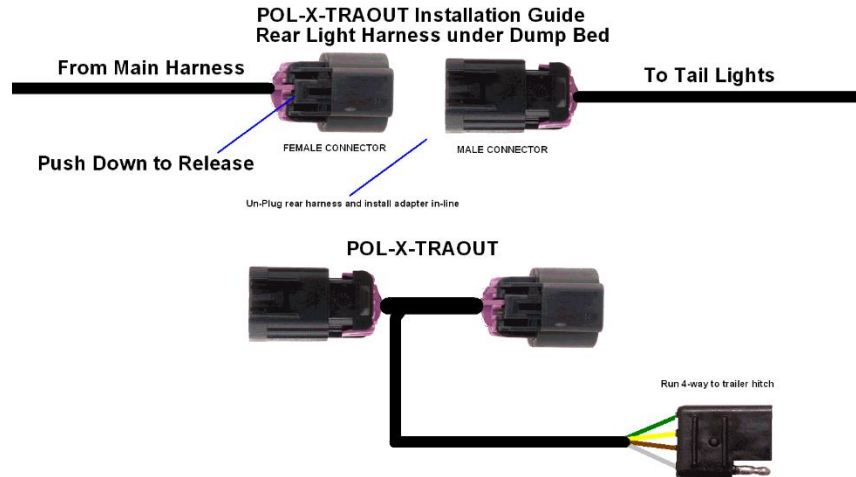

Polaris Xpedition Trailer Adapter

Thank you for purchasing XTC's Plug & Play Trailer Light Adapter for Powering small trailer lights that are equipped with a 4-terminal flat molded connector.

WARNING! Keep the wire Harness away from any hot or moving parts.

- Unplug OEM light connector located under rear dump bed, plug adapter in-line
- Run the cable down to the Factory Trailer Hitch making sure that the wire is **kept away from any hot or moving parts**.
- Using the supplied cable ties, secure the cable to the car once again making sure that the cable is kept away from any hot or moving parts.