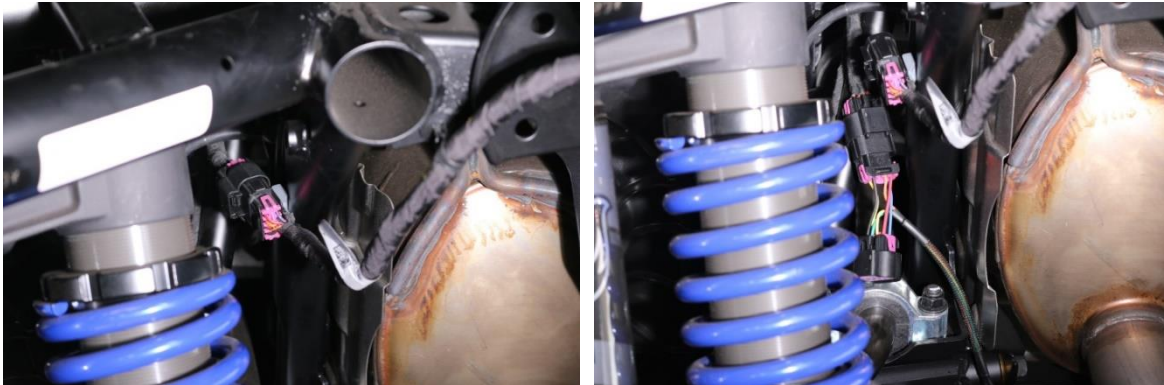

Polaris Xpedition Trailer Adapter

Thank you for purchasing XTC's Plug & Play Trailer Light Adapter for Powering small trailer lights that are equipped with a 4-terminal flat molded connector.

WARNING! Keep the wire Harness away from any hot or moving parts.

- Unplug OEM light connector located under rear dump bed, plug adapter in-line
- Run the cable down to the Factory Trailer Hitch making sure that the wire is **kept away from any hot or moving parts**.
- Using the supplied cable ties, secure the cable to the car once again making sure that the cable is kept away from any hot or moving parts.